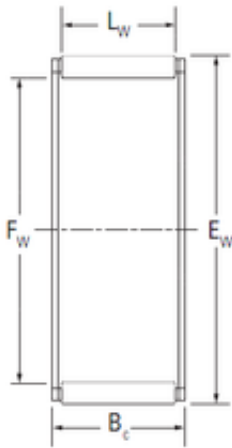

## KOYO K12X16X10BE Needle bearing

Bearing No. K12X16X10BE

Bore Diameter	12 mm
Outer Diameter	16 mm
Fw	12 mm
Ew	16 mm
Bc	10 mm
Lw	7.8 mm
Weight	0.004 Kg
Basic dynamic load rating (C)	6.21 kN

K12X16X10BE Bearing 2D drawings and 3D CAD models