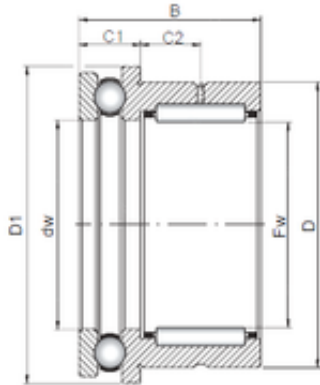

BEARING USA CORP.

12 mm x 21 mm x 23 mm ISO NKX 12 Compound bearing

Bearing No. NKX 12

Size	12x21x23 mm
Bore Diameter	12 mm
Outer Diameter	21 mm
Width	23 mm
d	12 mm
Fw	12 mm
D	21 mm
B	23 mm
C1	9 mm
D1	26,1 mm
C2	6,5 mm

NKX 12 Bearing 2D drawings and 3D CAD models