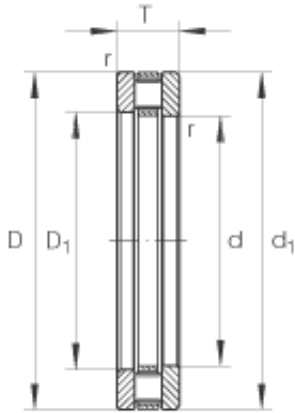

BEARING USA CORP.

INA 81110-TV Axial roller bearing

Bearing No. 81110-TV

Size	50x70x14 mm
Bore Diameter	50 mm
Outer Diameter	70 mm
Width	14 mm
d	50 mm
D	70 mm
T	14 mm
D ₁	52 mm
d ₁	70 mm
r _{min}	0,6 mm
m	0,14 kg / Weight
C _a	62000 N / Dynamic load rating (axial)
C _{0a}	177000 N / Static load rating (axial)
C _{ua}	17400 N / Fatigue limit load
n _G	4900 1/min / Limiting speed
n _B	1810 1/min / Reference speed
- K81110-TV / Allocated axial cylindrical roller and cage assembly	K81110TV / Allocated axial cylindrical roller and cage assembly
	GS81110 / Allocated housing locating washer
	WS81110 / Allocated shaft locating washer
Category	Ball Bearings
Inventory	0.0

81110-TV Bearing 2D drawings and 3D CAD models

BEARING USA CORP.

Manufacturer Name	SCHAEFFLER GROUP
Minimum Buy Quantity	N/A
Weight / Kilogram	0
EAN	4012802030792
Product Group	B00308