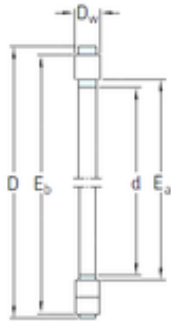

BEARING USA CORP.

SKF K89420M Axial roller bearing

Bearing No. K89420M

K811...K812..
K893...K894..

Size	100x210x111 mm
Bore Diameter	100 mm
Outer Diameter	210 mm
Width	111 mm
d	100 mm
D	210 mm
T	111 mm
D _w	22 mm

K89420M Bearing 2D drawings and 3D CAD models